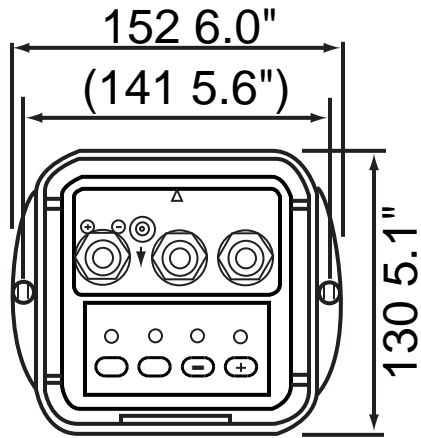

## PG1000 DIMENSIONS

**Wt 0.3 kg 0.7 lbs.**

Specifications subject to change without notice.