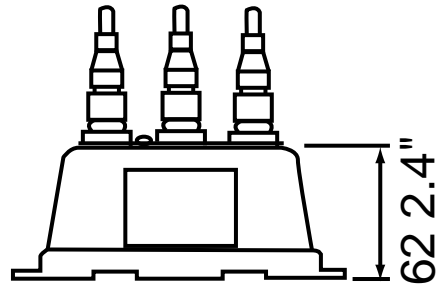

## PG1000 DIMENSIONS

**Wt 0.3 kg 0.7 lbs.**

Specifications subject to change without notice.